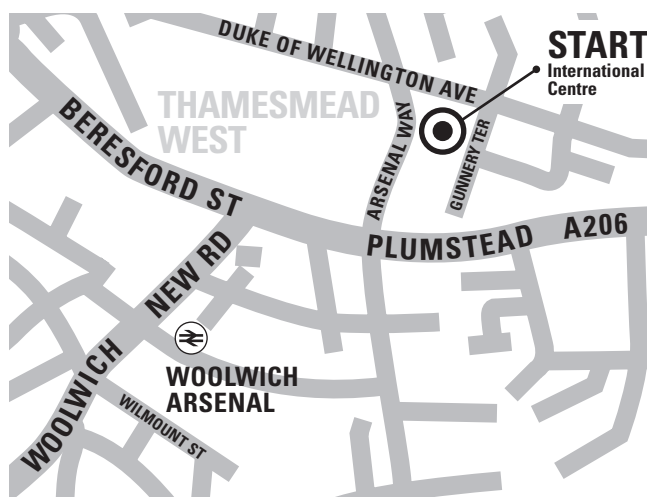

The proposed Crossrail station at Woolwich will be positioned in the area of land between Plumstead Road, the Royal Carriage Factory and the IO Centre. Changes are also being made to the tunnel alignment between North Woolwich and Plumstead; as well as the position of the portal at Plumstead.

Opening times are:

Friday 12pm – 8pm / Saturday 10am – 5pm

START International
Gunnery House
9 Gunnery Terrace
Royal Arsenal
London
SE18 6SW

If you would like information about Crossrail in your language, please contact Crossrail supplying your name and postal address and please state the language or format that you require.